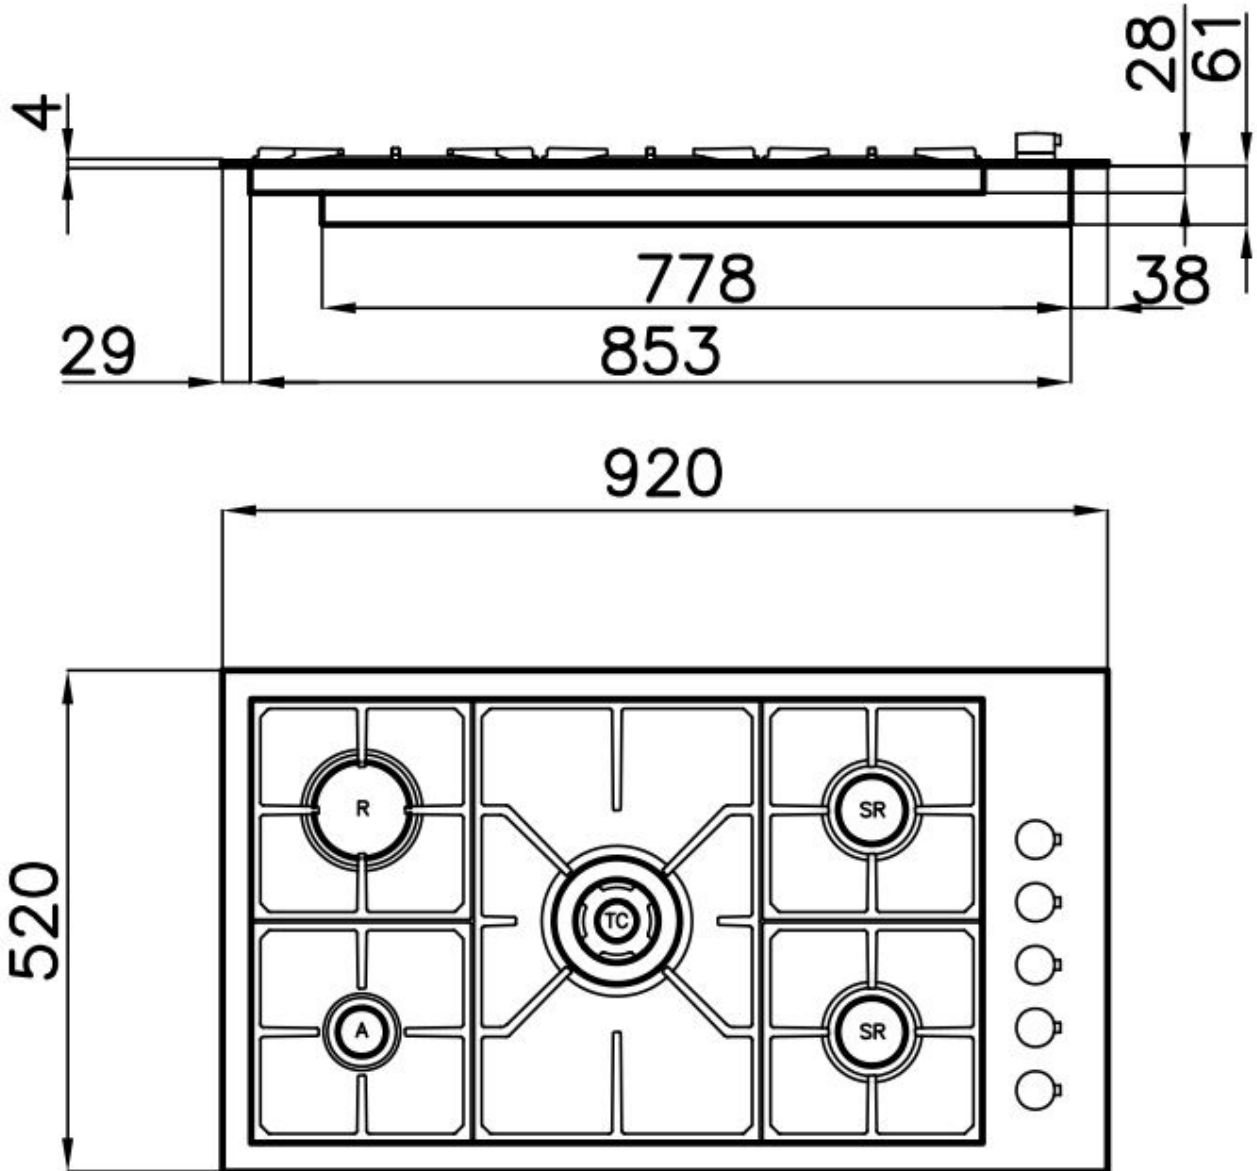

TECHNICAL DATA